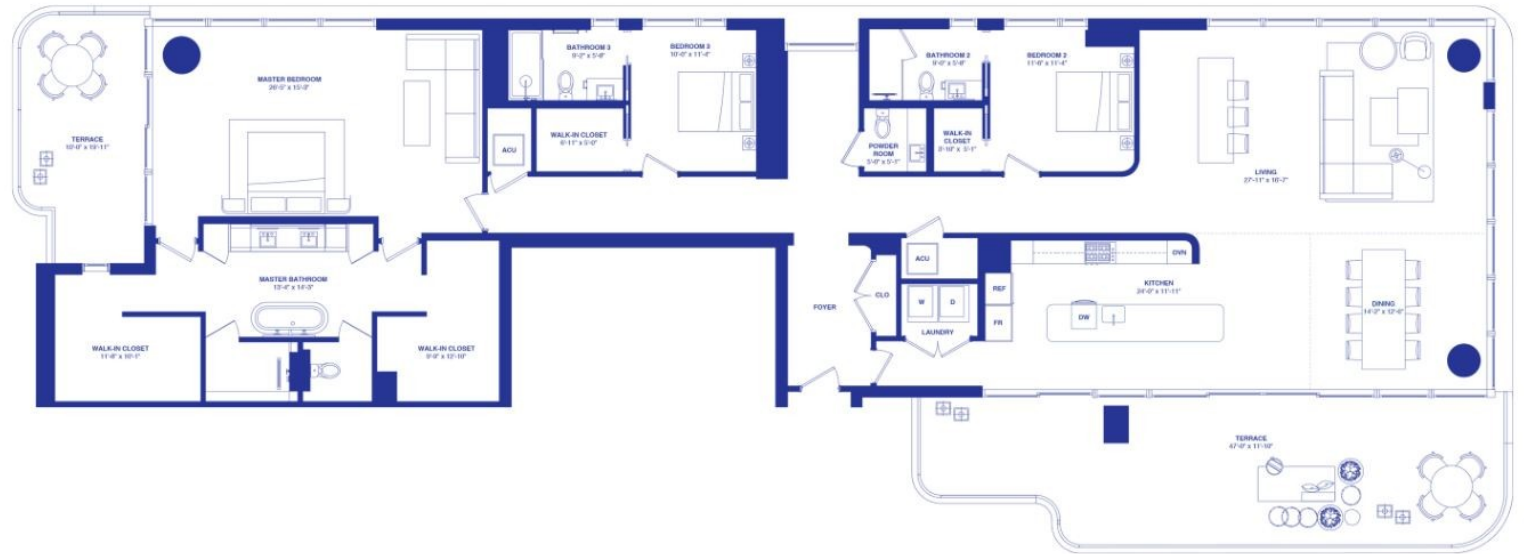

LA
CLARA

UNIT A

1 BEDROOM / 1.5 BATHROOM /
1,203 SQFT INTERIOR / 358 SQFT TERRACE

FLOORS 4-5

LA
CLARA

UNIT B

2 BEDROOM / 2.5 BATHROOM /
1,652 SQFT INTERIOR / 887 SQFT TERRACE

FLOORS 4-5

LA
CLARA

UNIT C

2 BEDROOM / 2.5 BATHROOM /
1,516 SQFT INTERIOR / 338 SQFT TERRACE

FLOORS 4-5 / FLOORS 6-22

LA
CLARA

UNIT D

2 BEDROOM PLUS DEN / 2.5 BATHROOM /
2,044 SQFT INTERIOR / 533 SQFT TERRACE

FLOORS 4-5 / FLOORS 6-22

LA
CLARA

UNIT E

3 BEDROOM PLUS DEN / 3.5 BATHROOM /
3,094 SQFT INTERIOR / 754 SQFT TERRACE

FLOORS 4-5 / FLOORS 6-22

LA
CLARA

UNIT F

3 BEDROOM PLUS DEN / 3.5 BATHROOM /
3,158 SQFT INTERIOR / 1,153 SQFT TERRACE

FLOORS 6-22