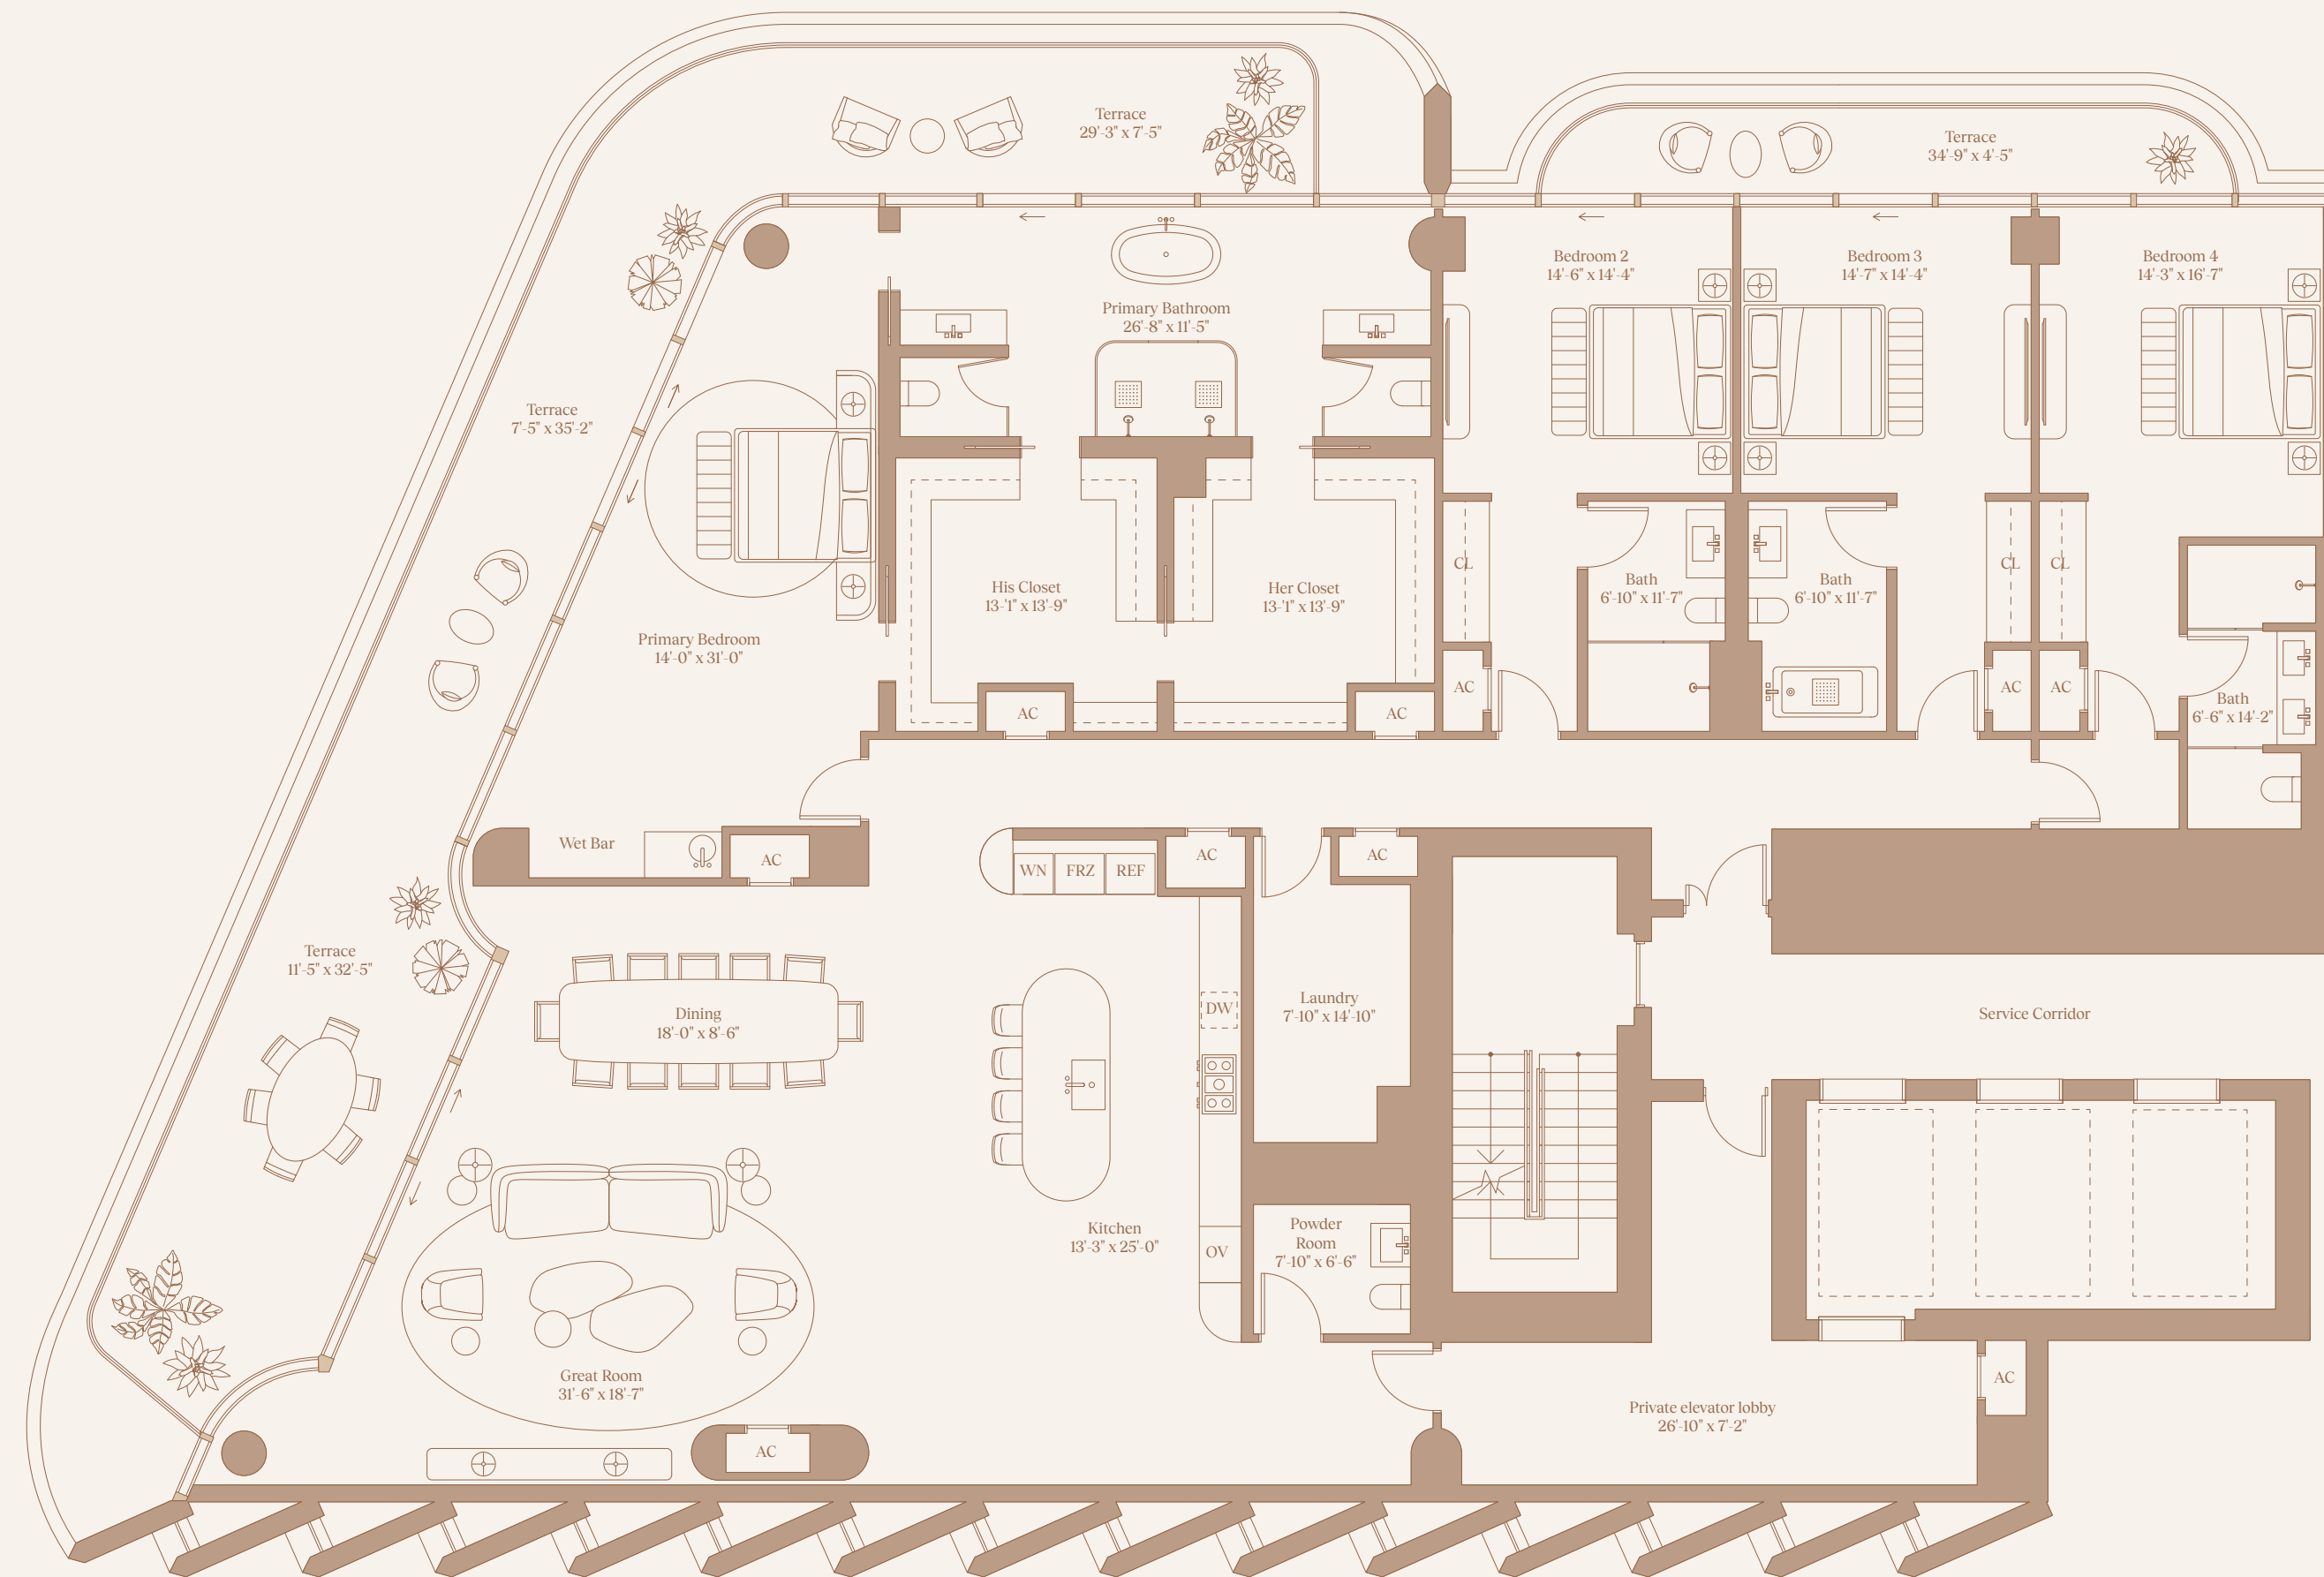

THE
DELMORE
 SURFSIDE MIAMI

RESIDENCE 202

5 Bedroom
 5.5 Bathroom

Total Interior
 7,574.29 FT² / 703.67 M²

Total Exterior
 960.08 FT² / 89.19 M²

ATLANTIC OCEAN

COLLINS AVE

OCEAN

ATLANTIC OCEAN

THE
DELMORE
 SURFSIDE MIAMI

RESIDENCE 702

5 Bedroom
 5.5 Bathroom

Total Interior
 8,723.71 FT² / 810.46 M²

Total Exterior
 1,695.48 FT² / 157.52 M²

COLLINS AVE

OCEAN

ATLANTIC OCEAN

RESIDENCE 803

4 Bedroom

4.5 Bathroom

Total Interior
 5,087.80 FT² / 472.67 M²

Total Exterior
 948.97 FT² / 88.16 M²

ATLANTIC OCEAN

THE
DELMORE
 SURFSIDE MIAMI

RESIDENCE 901

5 Bedroom
 5.5 Bathroom

Total Interior
 7,027.45 FT² / 652.87 M²

Total Exterior
 1,050.72 FT² / 97.62 M²

ATLANTIC OCEAN

RESIDENCE 904

4 Bedroom
 4.5 Bathroom

Total Interior
 5,251.81 FT² / 487.91 M²
 Total Exterior
 1,273.62 FT² / 118.32 M²