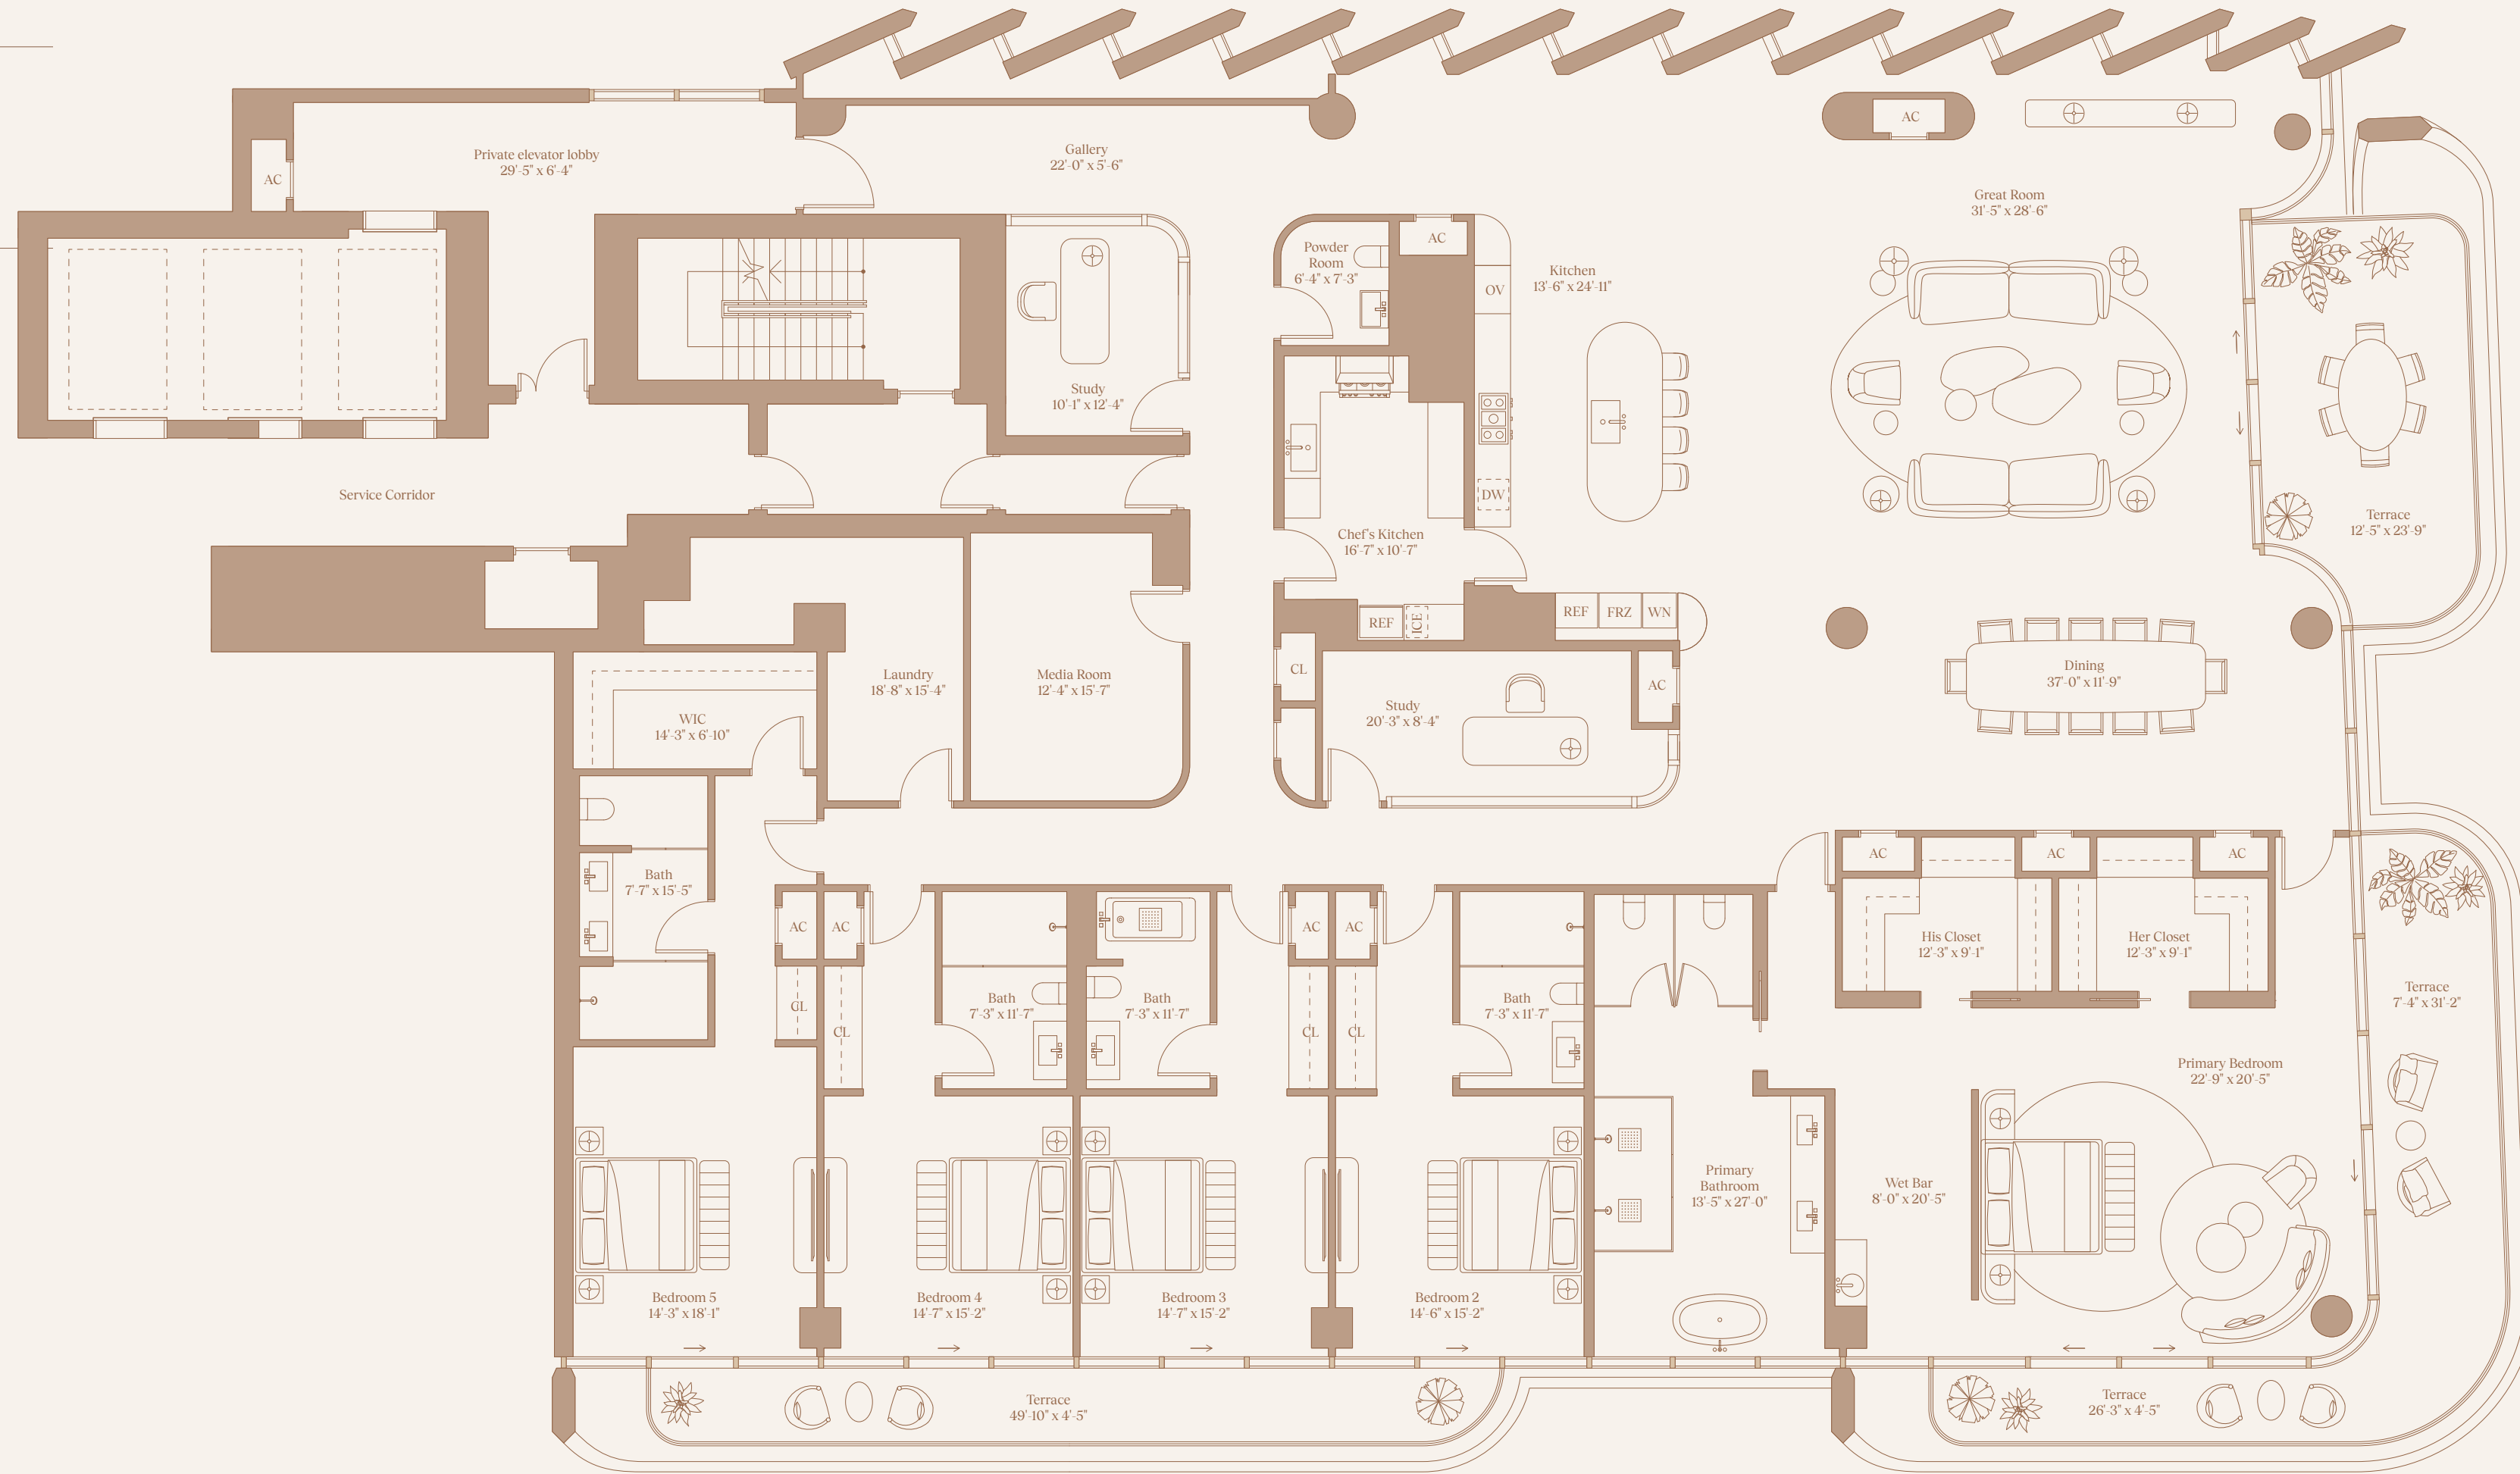

THE
DELMORE
 SURFSIDE MIAMI

RESIDENCE 202

5 Bedroom
 5.5 Bathroom

Total Interior
 7,574.29 FT² / 703.67 M²

Total Exterior
 960.08 FT² / 89.19 M²

ATLANTIC OCEAN

COLLINS AVE

OCEAN

RESIDENCE 303

4 Bedroom
 4.5 Bathroom

Total Interior
 5,087.80 FT² / 472.67 M²

Total Exterior
 1,075.30 FT² / 99.90 M²

THE
DELMORE
 SURFSIDE MIAMI

RESIDENCE 501

5 Bedroom
 5.5 Bathroom

Total Interior
 6,924.12 FT² / 643.27 M²
 Total Exterior
 1,073.09 FT² / 99.69 M²

ATLANTIC OCEAN

RESIDENCE 604

4 Bedroom

4.5 Bathroom

Total Interior

6,110.57 FT² / 567.69 M²

Total Exterior

1,533.16 FT² / 142.44 M²

ATLANTIC OCEAN

THE
DELMORE
 SURFSIDE MIAMI

RESIDENCE 702

5 Bedroom
 5.5 Bathroom

Total Interior
 8,723.71 FT² / 810.46 M²

Total Exterior
 1,695.48 FT² / 157.52 M²

COLLINS AVE

OCEAN