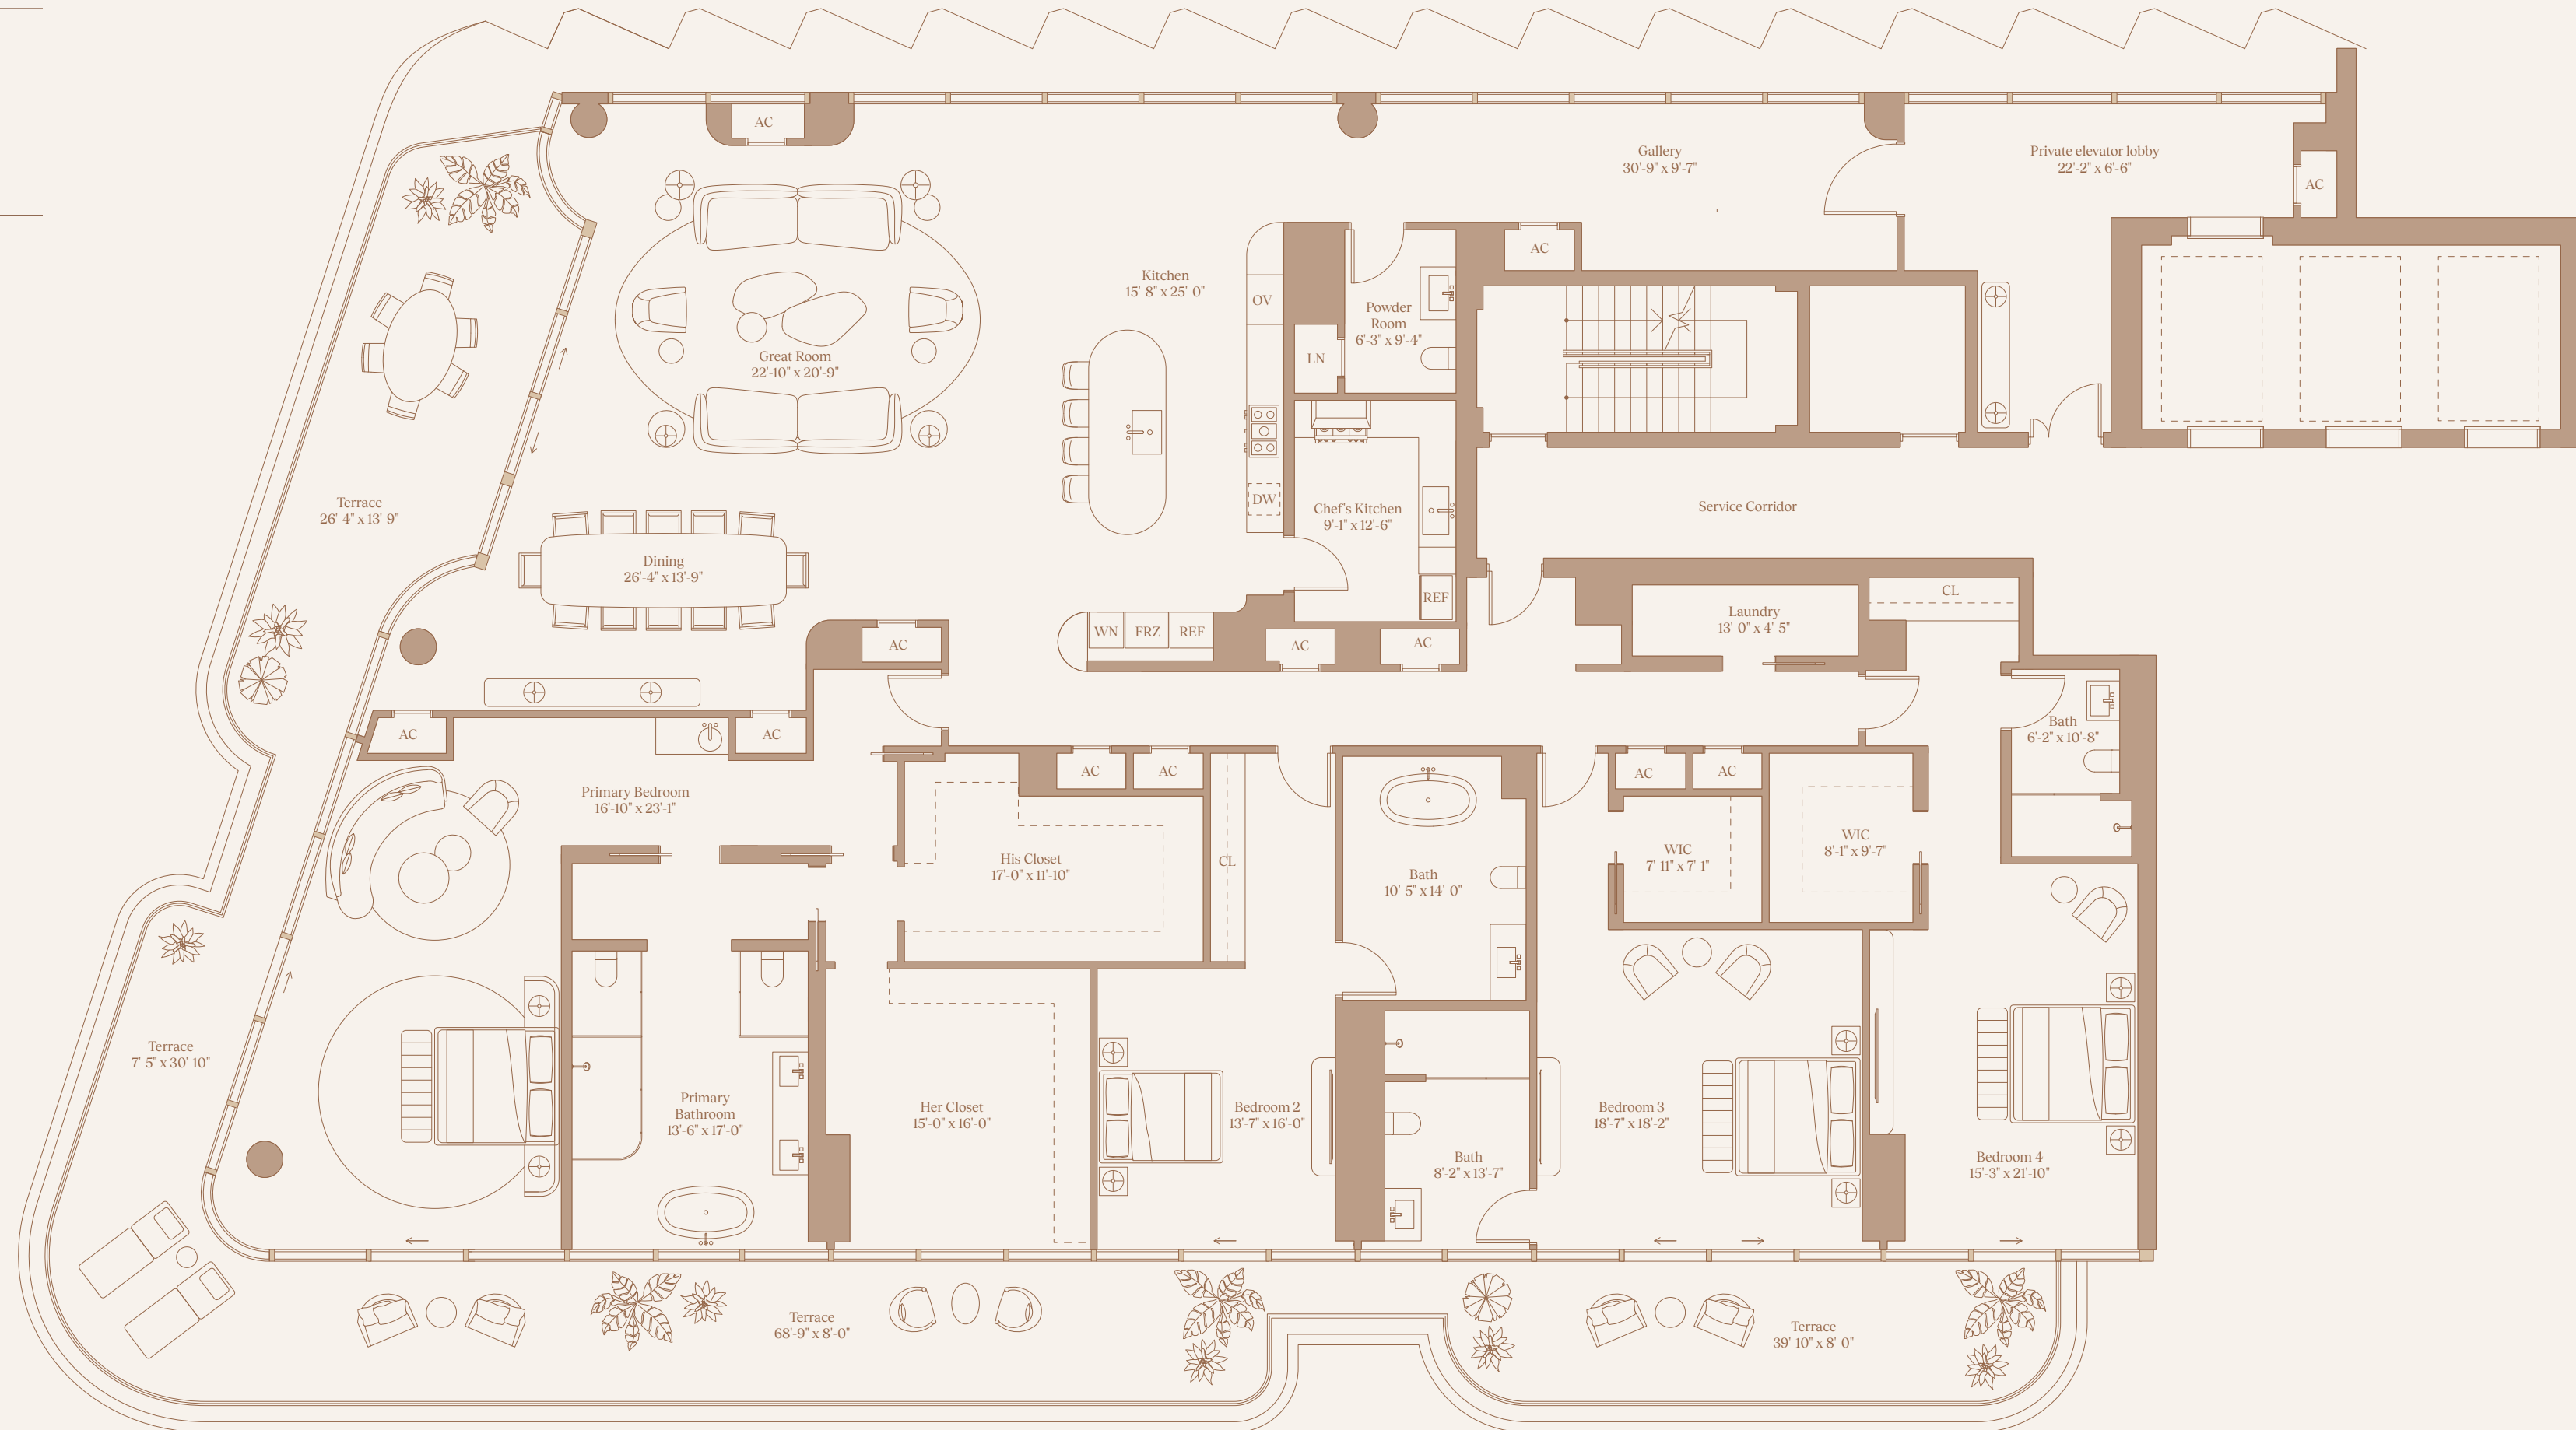

THE
DELMORE
 SURFSIDE MIAMI

RESIDENCE 202

5 Bedroom
 5.5 Bathroom

Total Interior
 7,574.29 FT² / 703.67 M²

Total Exterior
 960.08 FT² / 89.19 M²

ATLANTIC OCEAN

COLLINS AVE

OCEAN

ATLANTIC OCEAN

RESIDENCE 604

4 Bedroom

4.5 Bathroom

Total Interior

6,110.57 FT² / 567.69 M²

Total Exterior

1,533.16 FT² / 142.44 M²

ATLANTIC OCEAN

THE
DELMORE
 SURFSIDE MIAMI

RESIDENCE 702

5 Bedroom
 5.5 Bathroom

Total Interior
 8,723.71 FT² / 810.46 M²

Total Exterior
 1,695.48 FT² / 157.52 M²

COLLINS AVE

OCEAN

ATLANTIC OCEAN

RESIDENCE 803

4 Bedroom

4.5 Bathroom

Total Interior
 5,087.80 FT² / 472.67 M²

Total Exterior
 948.97 FT² / 88.16 M²

ATLANTIC OCEAN

THE
DELMORE
 SURFSIDE MIAMI