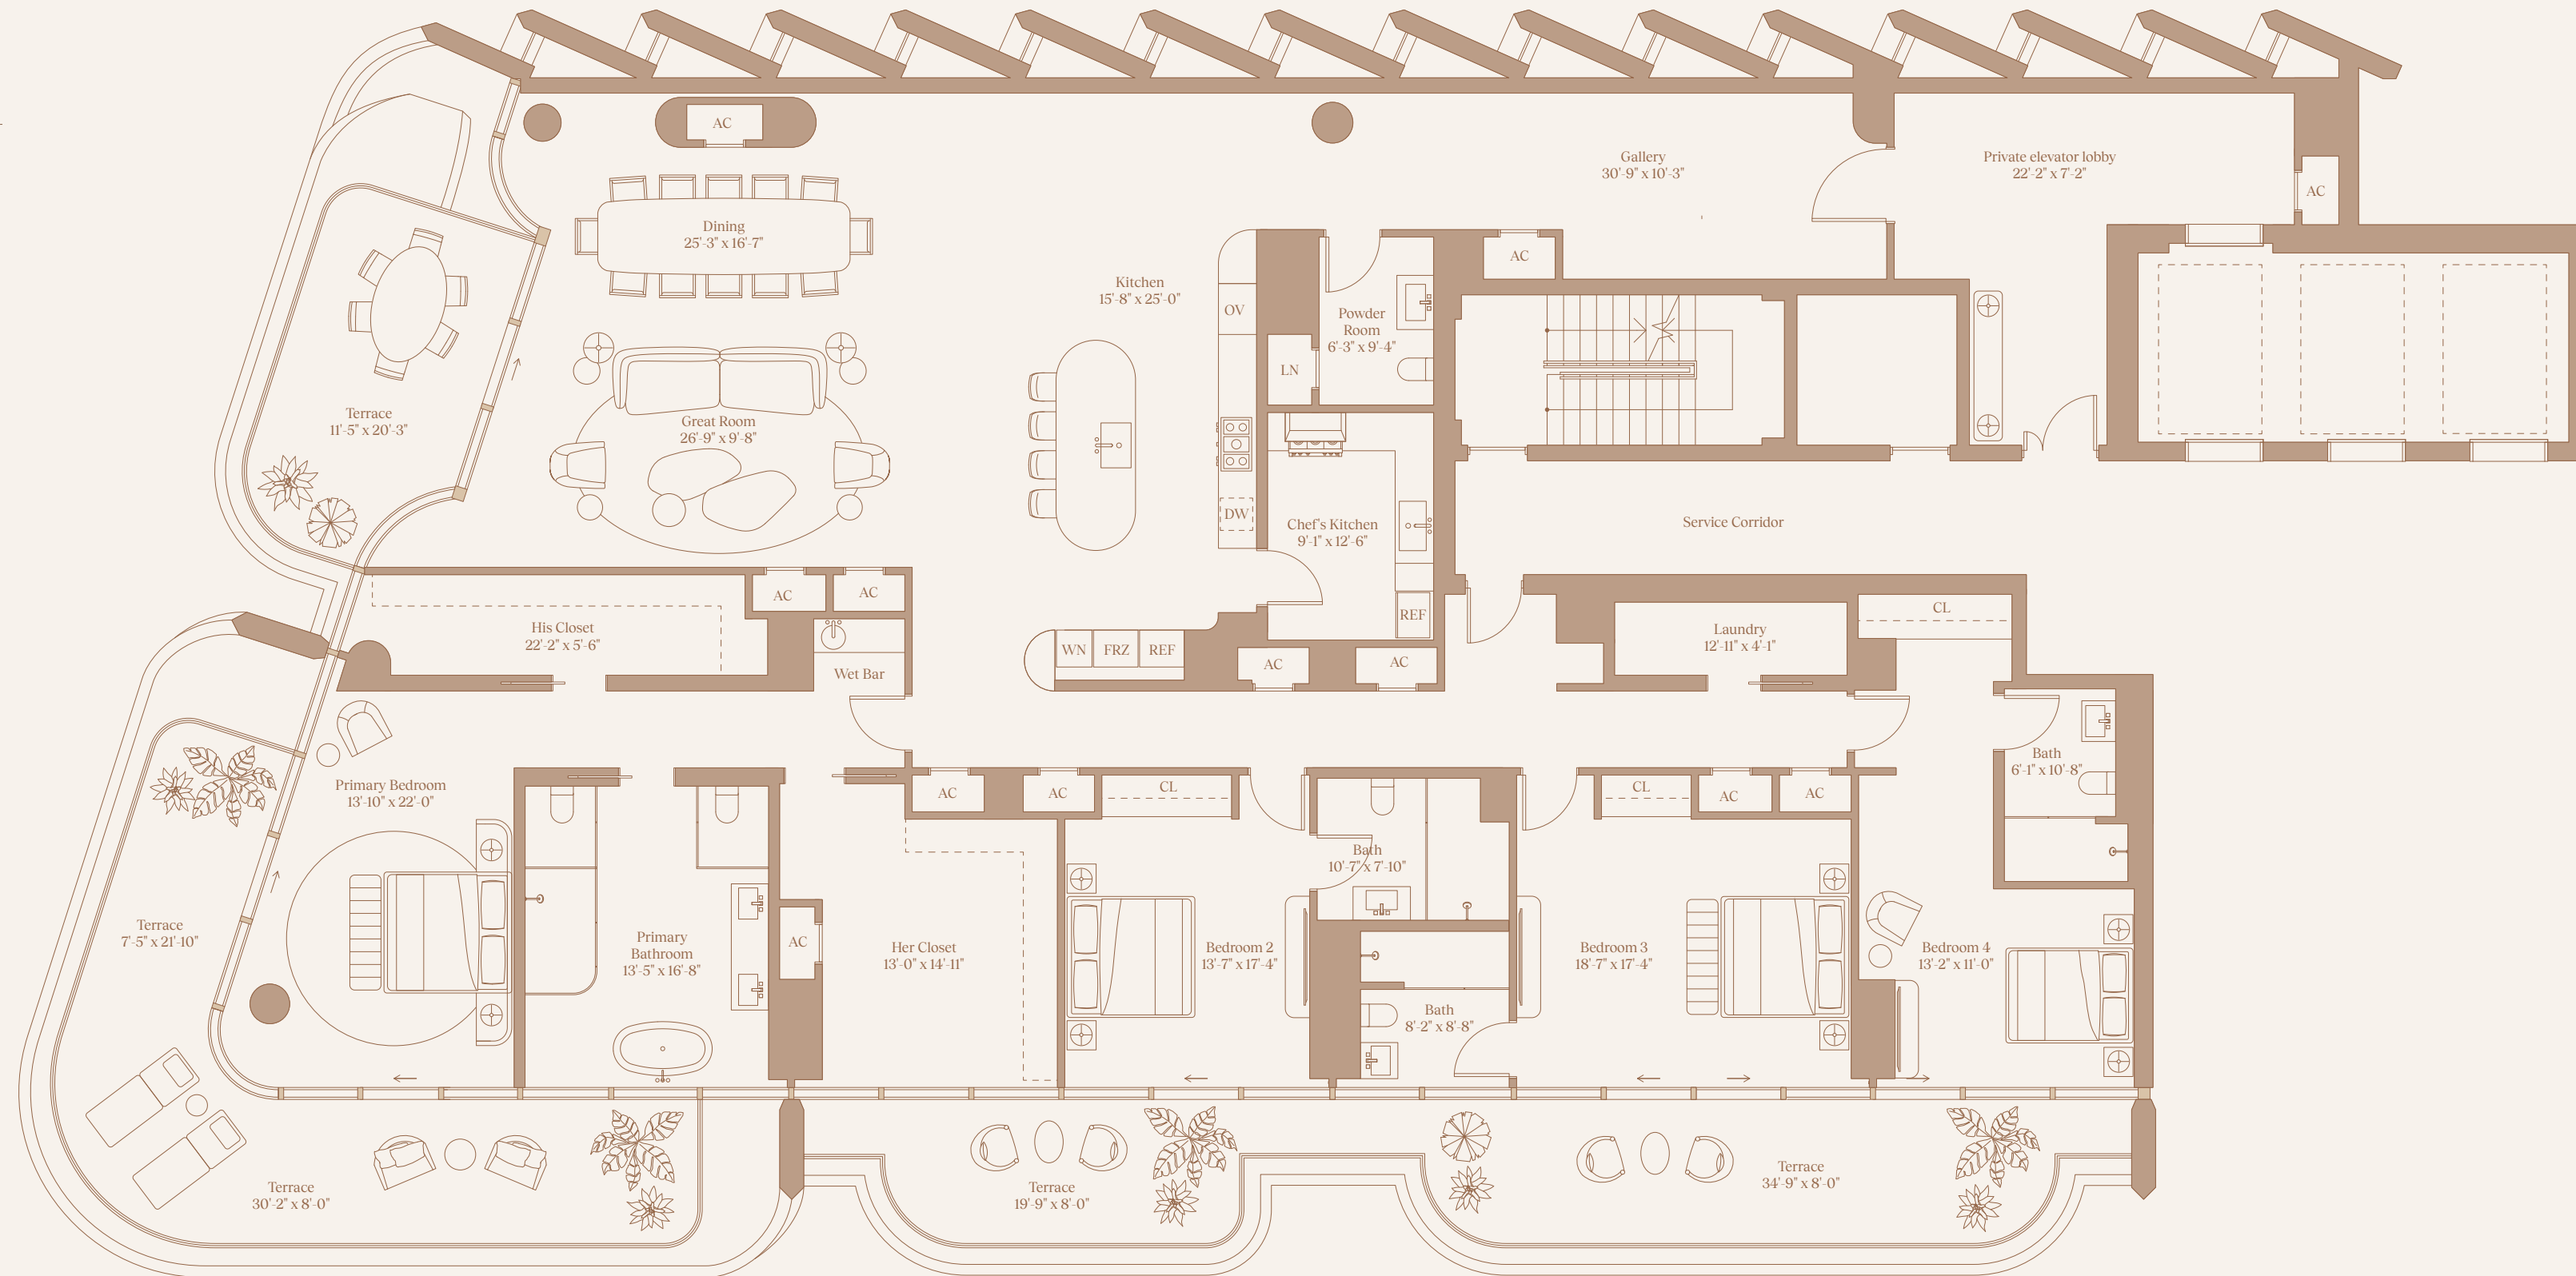

THE
DELMORE
 SURFSIDE MIAMI

RESIDENCE 202

5 Bedroom
 5.5 Bathroom

Total Interior
 7,574.29 FT² / 703.67 M²

Total Exterior
 960.08 FT² / 89.19 M²

ATLANTIC OCEAN

COLLINS AVE

OCEAN

ATLANTIC OCEAN

THE
DELMORE
 SURFSIDE MIAMI

RESIDENCE 702

5 Bedroom
 5.5 Bathroom

Total Interior
 8,723.71 FT² / 810.46 M²

Total Exterior
 1,695.48 FT² / 157.52 M²

COLLINS AVE

OCEAN

ATLANTIC OCEAN

RESIDENCE 803

4 Bedroom

4.5 Bathroom

Total Interior
 5,087.80 FT² / 472.67 M²

Total Exterior
 948.97 FT² / 88.16 M²

ATLANTIC OCEAN

THE
DELMORE
 SURFSIDE MIAMI

RESIDENCE 901

5 Bedroom
 5.5 Bathroom

Total Interior
 7,027.45 FT² / 652.87 M²

Total Exterior
 1,050.72 FT² / 97.62 M²

ATLANTIC OCEAN

RESIDENCE 904

4 Bedroom
 4.5 Bathroom

Total Interior
 5,251.81 FT² / 487.91 M²
 Total Exterior
 1,273.62 FT² / 118.32 M²