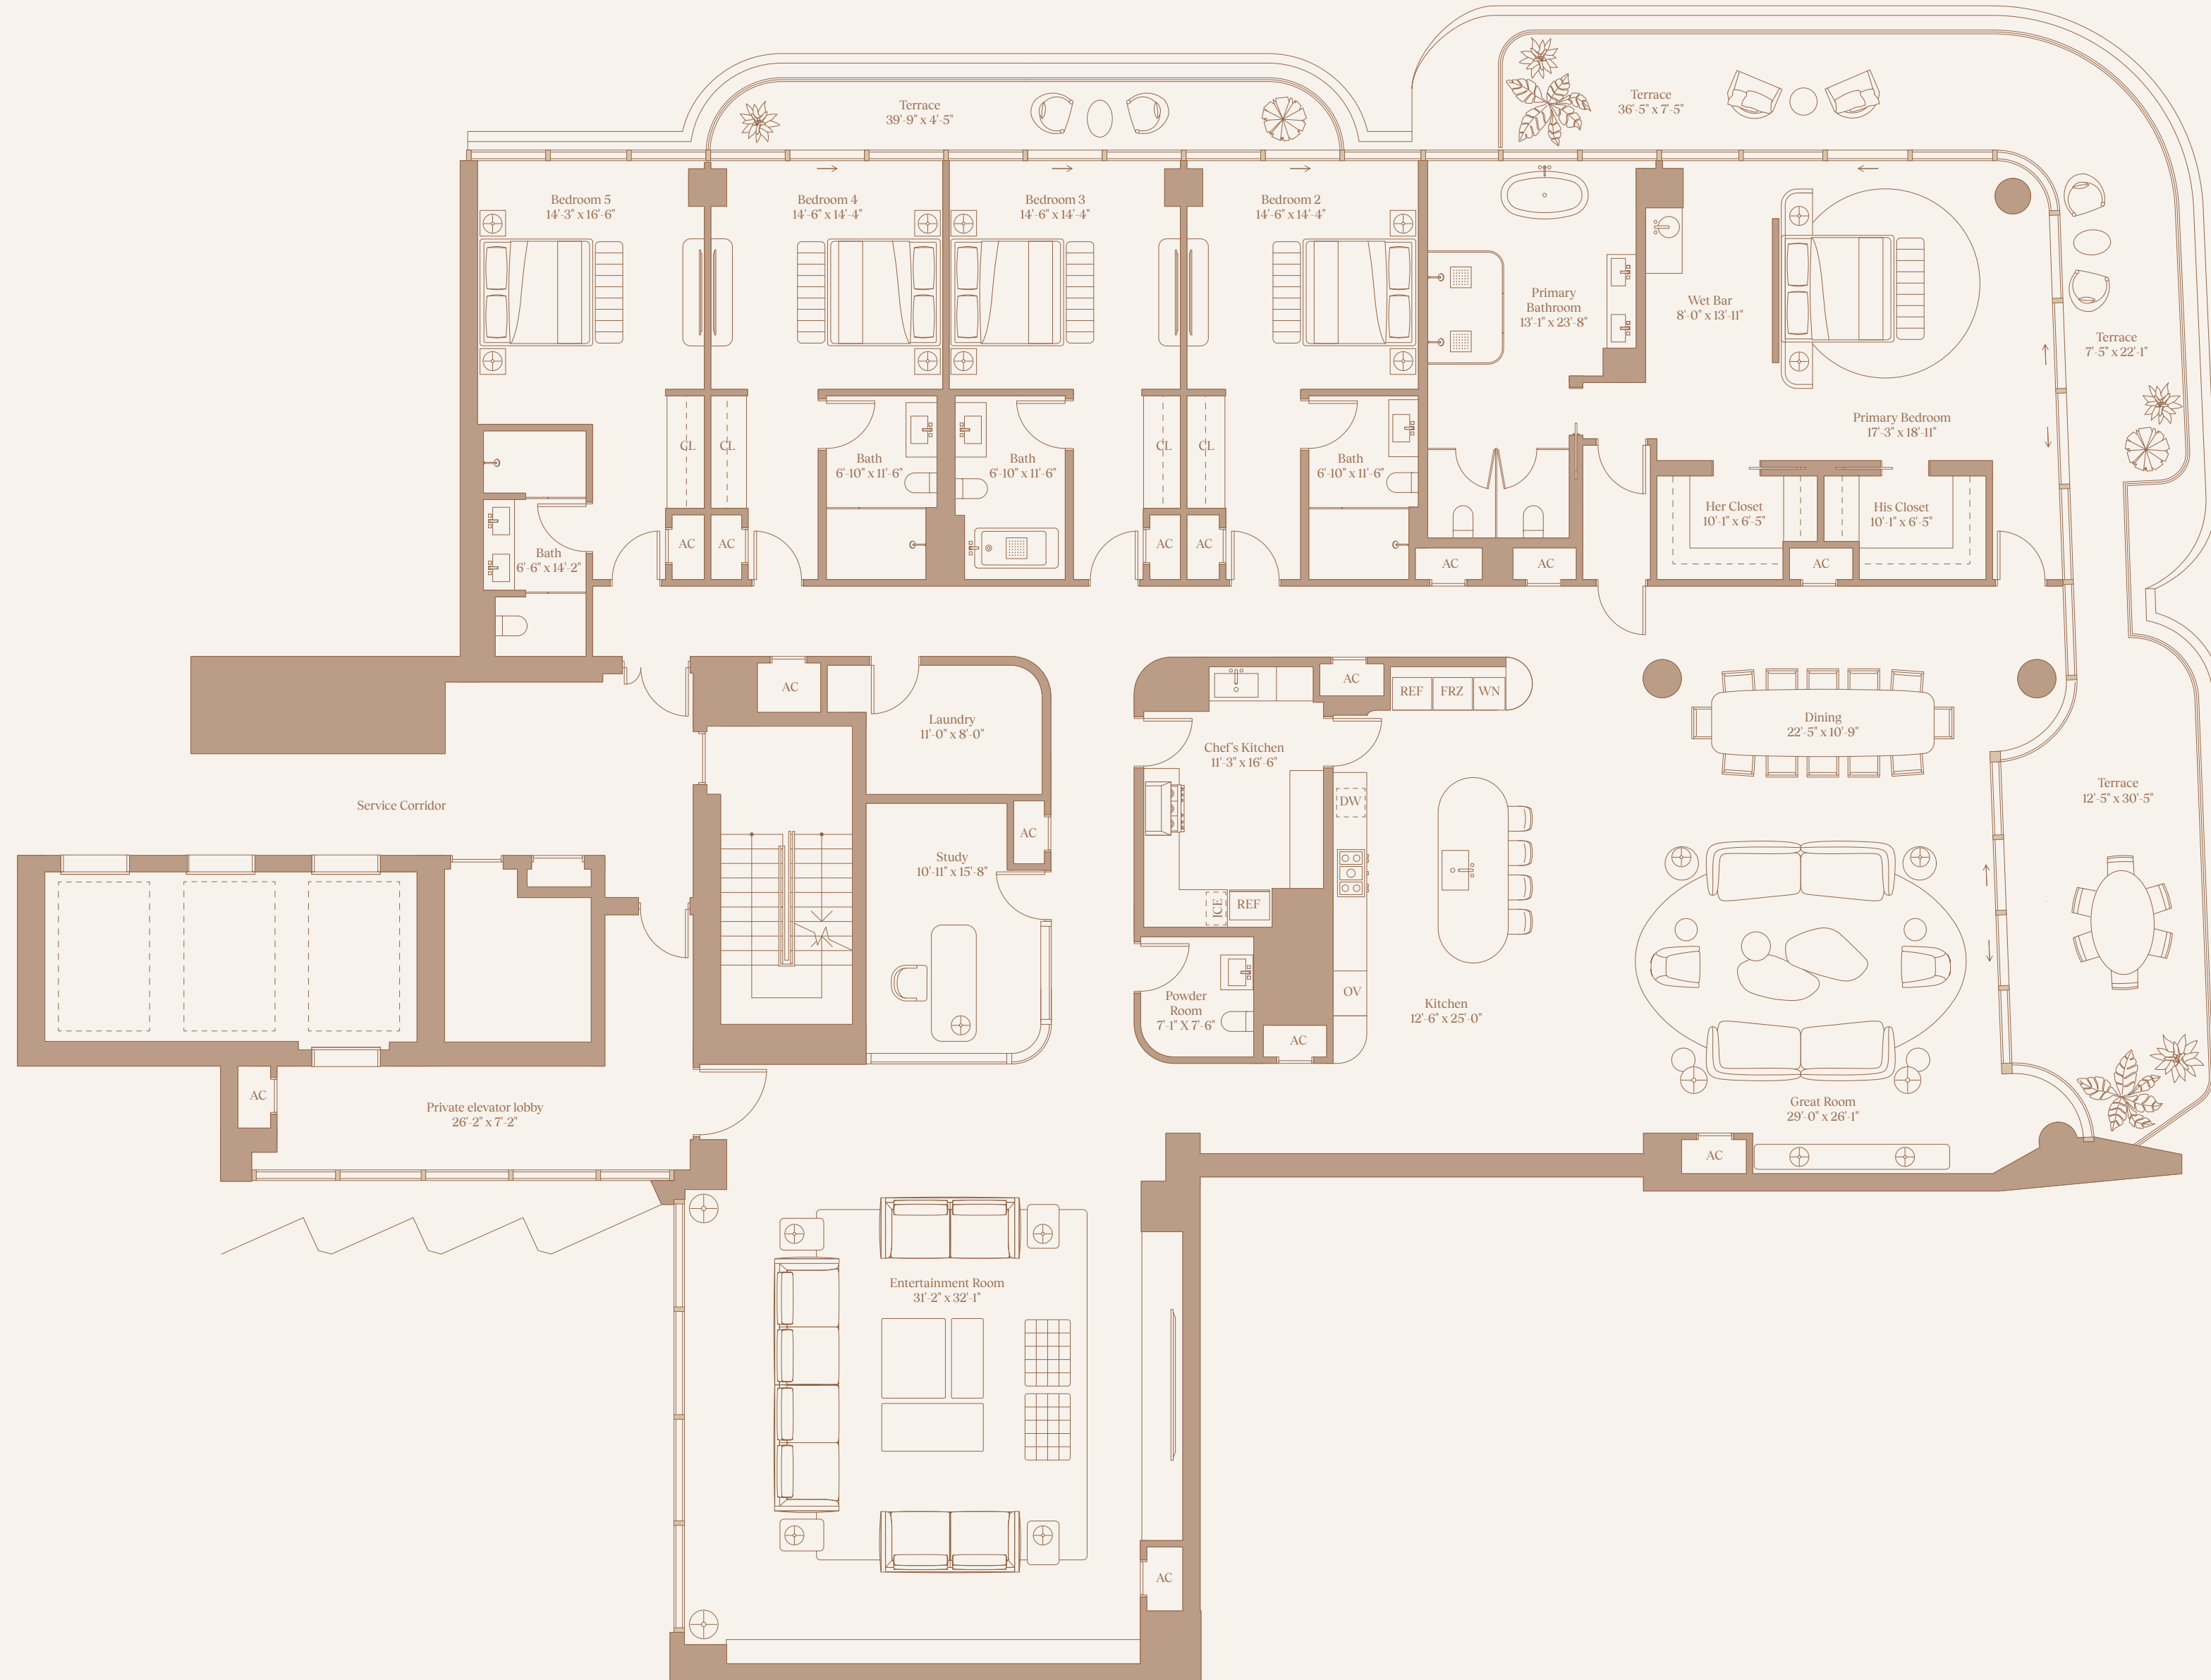

THE
DELMORE
 SURFSIDE MIAMI

RESIDENCE 202

5 Bedroom
 5.5 Bathroom

Total Interior
 7,574.29 FT² / 703.67 M²

Total Exterior
 960.08 FT² / 89.19 M²

ATLANTIC OCEAN

COLLINS AVE

OCEAN

ATLANTIC OCEAN

THE
DELMORE
 SURFSIDE MIAMI

RESIDENCE 702

5 Bedroom
 5.5 Bathroom

Total Interior
 8,723.71 FT² / 810.46 M²

Total Exterior
 1,695.48 FT² / 157.52 M²

COLLINS AVE

OCEAN

ATLANTIC OCEAN

RESIDENCE 803

4 Bedroom

4.5 Bathroom

Total Interior
 5,087.80 FT² / 472.67 M²

Total Exterior
 948.97 FT² / 88.16 M²

ATLANTIC OCEAN

THE
DELMORE
 SURFSIDE MIAMI

RESIDENCE 901

5 Bedroom
 5.5 Bathroom

Total Interior
 7,027.45 FT² / 652.87 M²

Total Exterior
 1,050.72 FT² / 97.62 M²

ATLANTIC OCEAN

RESIDENCE 904

4 Bedroom
 4.5 Bathroom

Total Interior
 5,251.81 FT² / 487.91 M²
 Total Exterior
 1,273.62 FT² / 118.32 M²