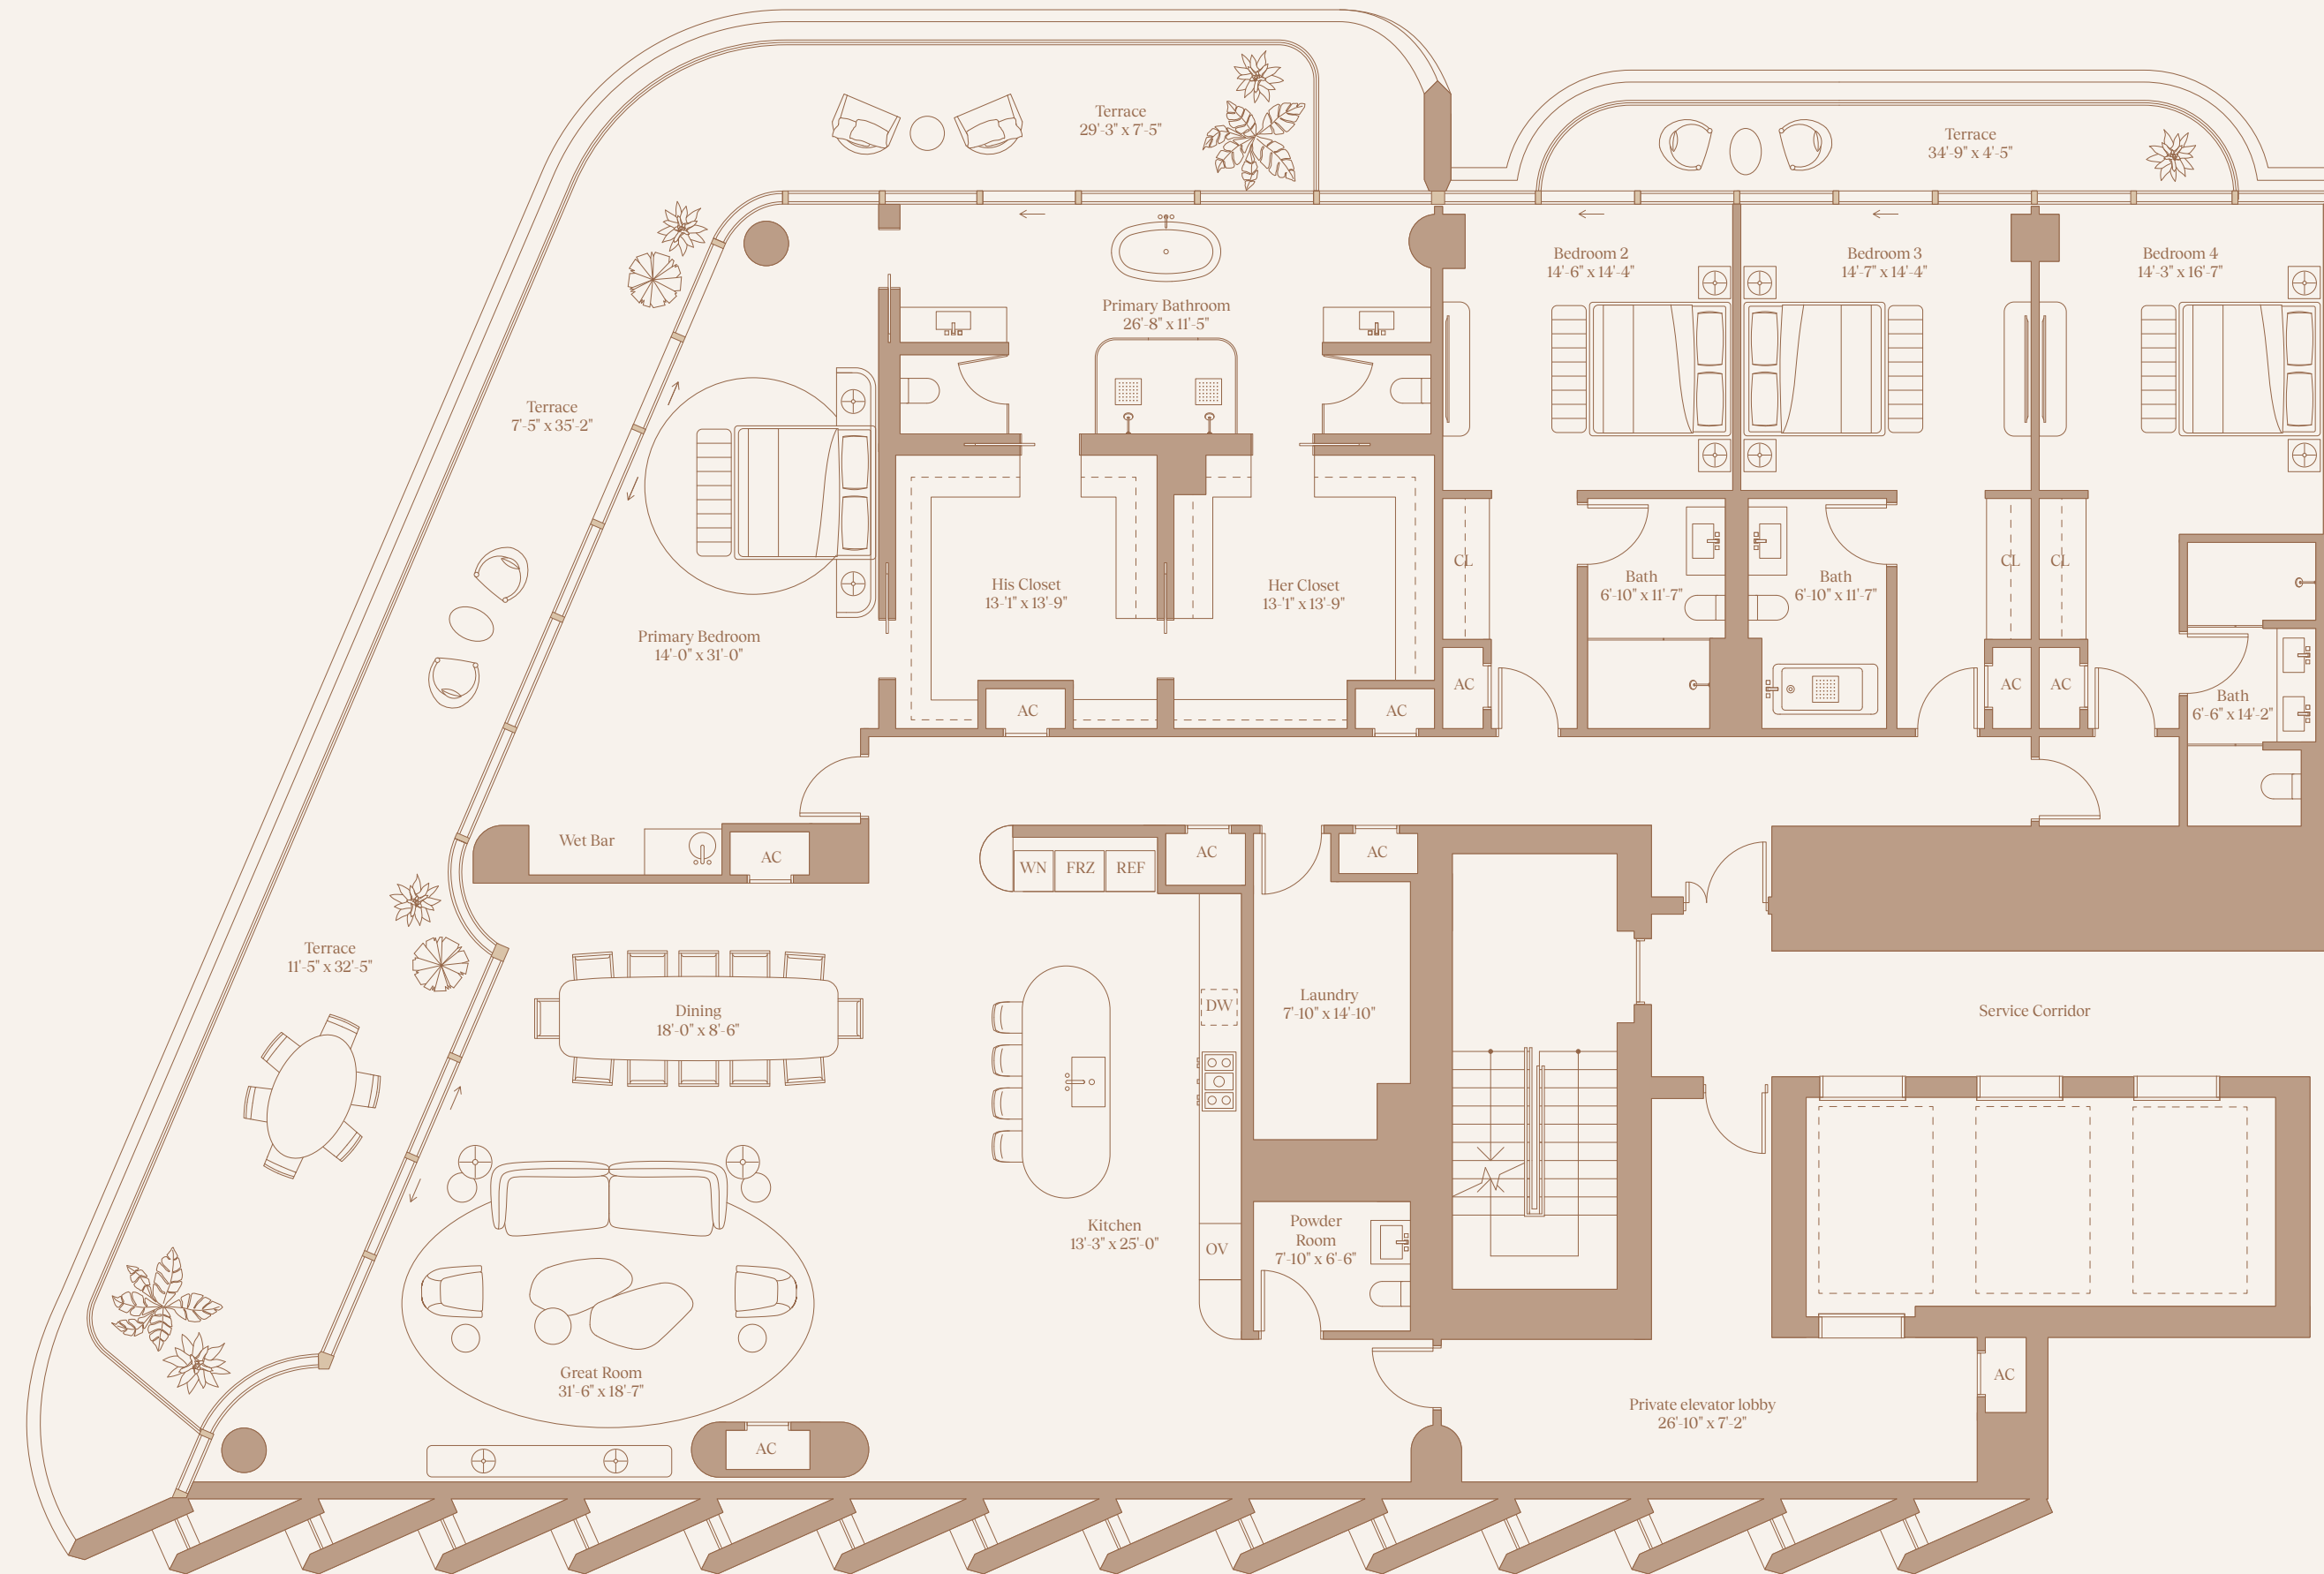

THE
DELMORE
 SURFSIDE MIAMI

RESIDENCE 202

5 Bedroom
 5.5 Bathroom

Total Interior
 7,574.29 FT² / 703.67 M²

Total Exterior
 960.08 FT² / 89.19 M²

ATLANTIC OCEAN

COLLINS AVE

OCEAN

RESIDENCE 303

4 Bedroom
 4.5 Bathroom

Total Interior
 5,087.80 FT² / 472.67 M²

Total Exterior
 1,075.30 FT² / 99.90 M²

THE
DELMORE
 SURFSIDE MIAMI

RESIDENCE 501

5 Bedroom
 5.5 Bathroom

Total Interior
 6,924.12 FT² / 643.27 M²
 Total Exterior
 1,073.09 FT² / 99.69 M²

ATLANTIC OCEAN

RESIDENCE 604

4 Bedroom

4.5 Bathroom

Total Interior

6,110.57 FT² / 567.69 M²

Total Exterior

1,533.16 FT² / 142.44 M²

ATLANTIC OCEAN

RESIDENCE 803

4 Bedroom

4.5 Bathroom

Total Interior
 5,087.80 FT² / 472.67 M²

Total Exterior
 948.97 FT² / 88.16 M²

ATLANTIC OCEAN

THE
DELMORE
 SURFSIDE MIAMI