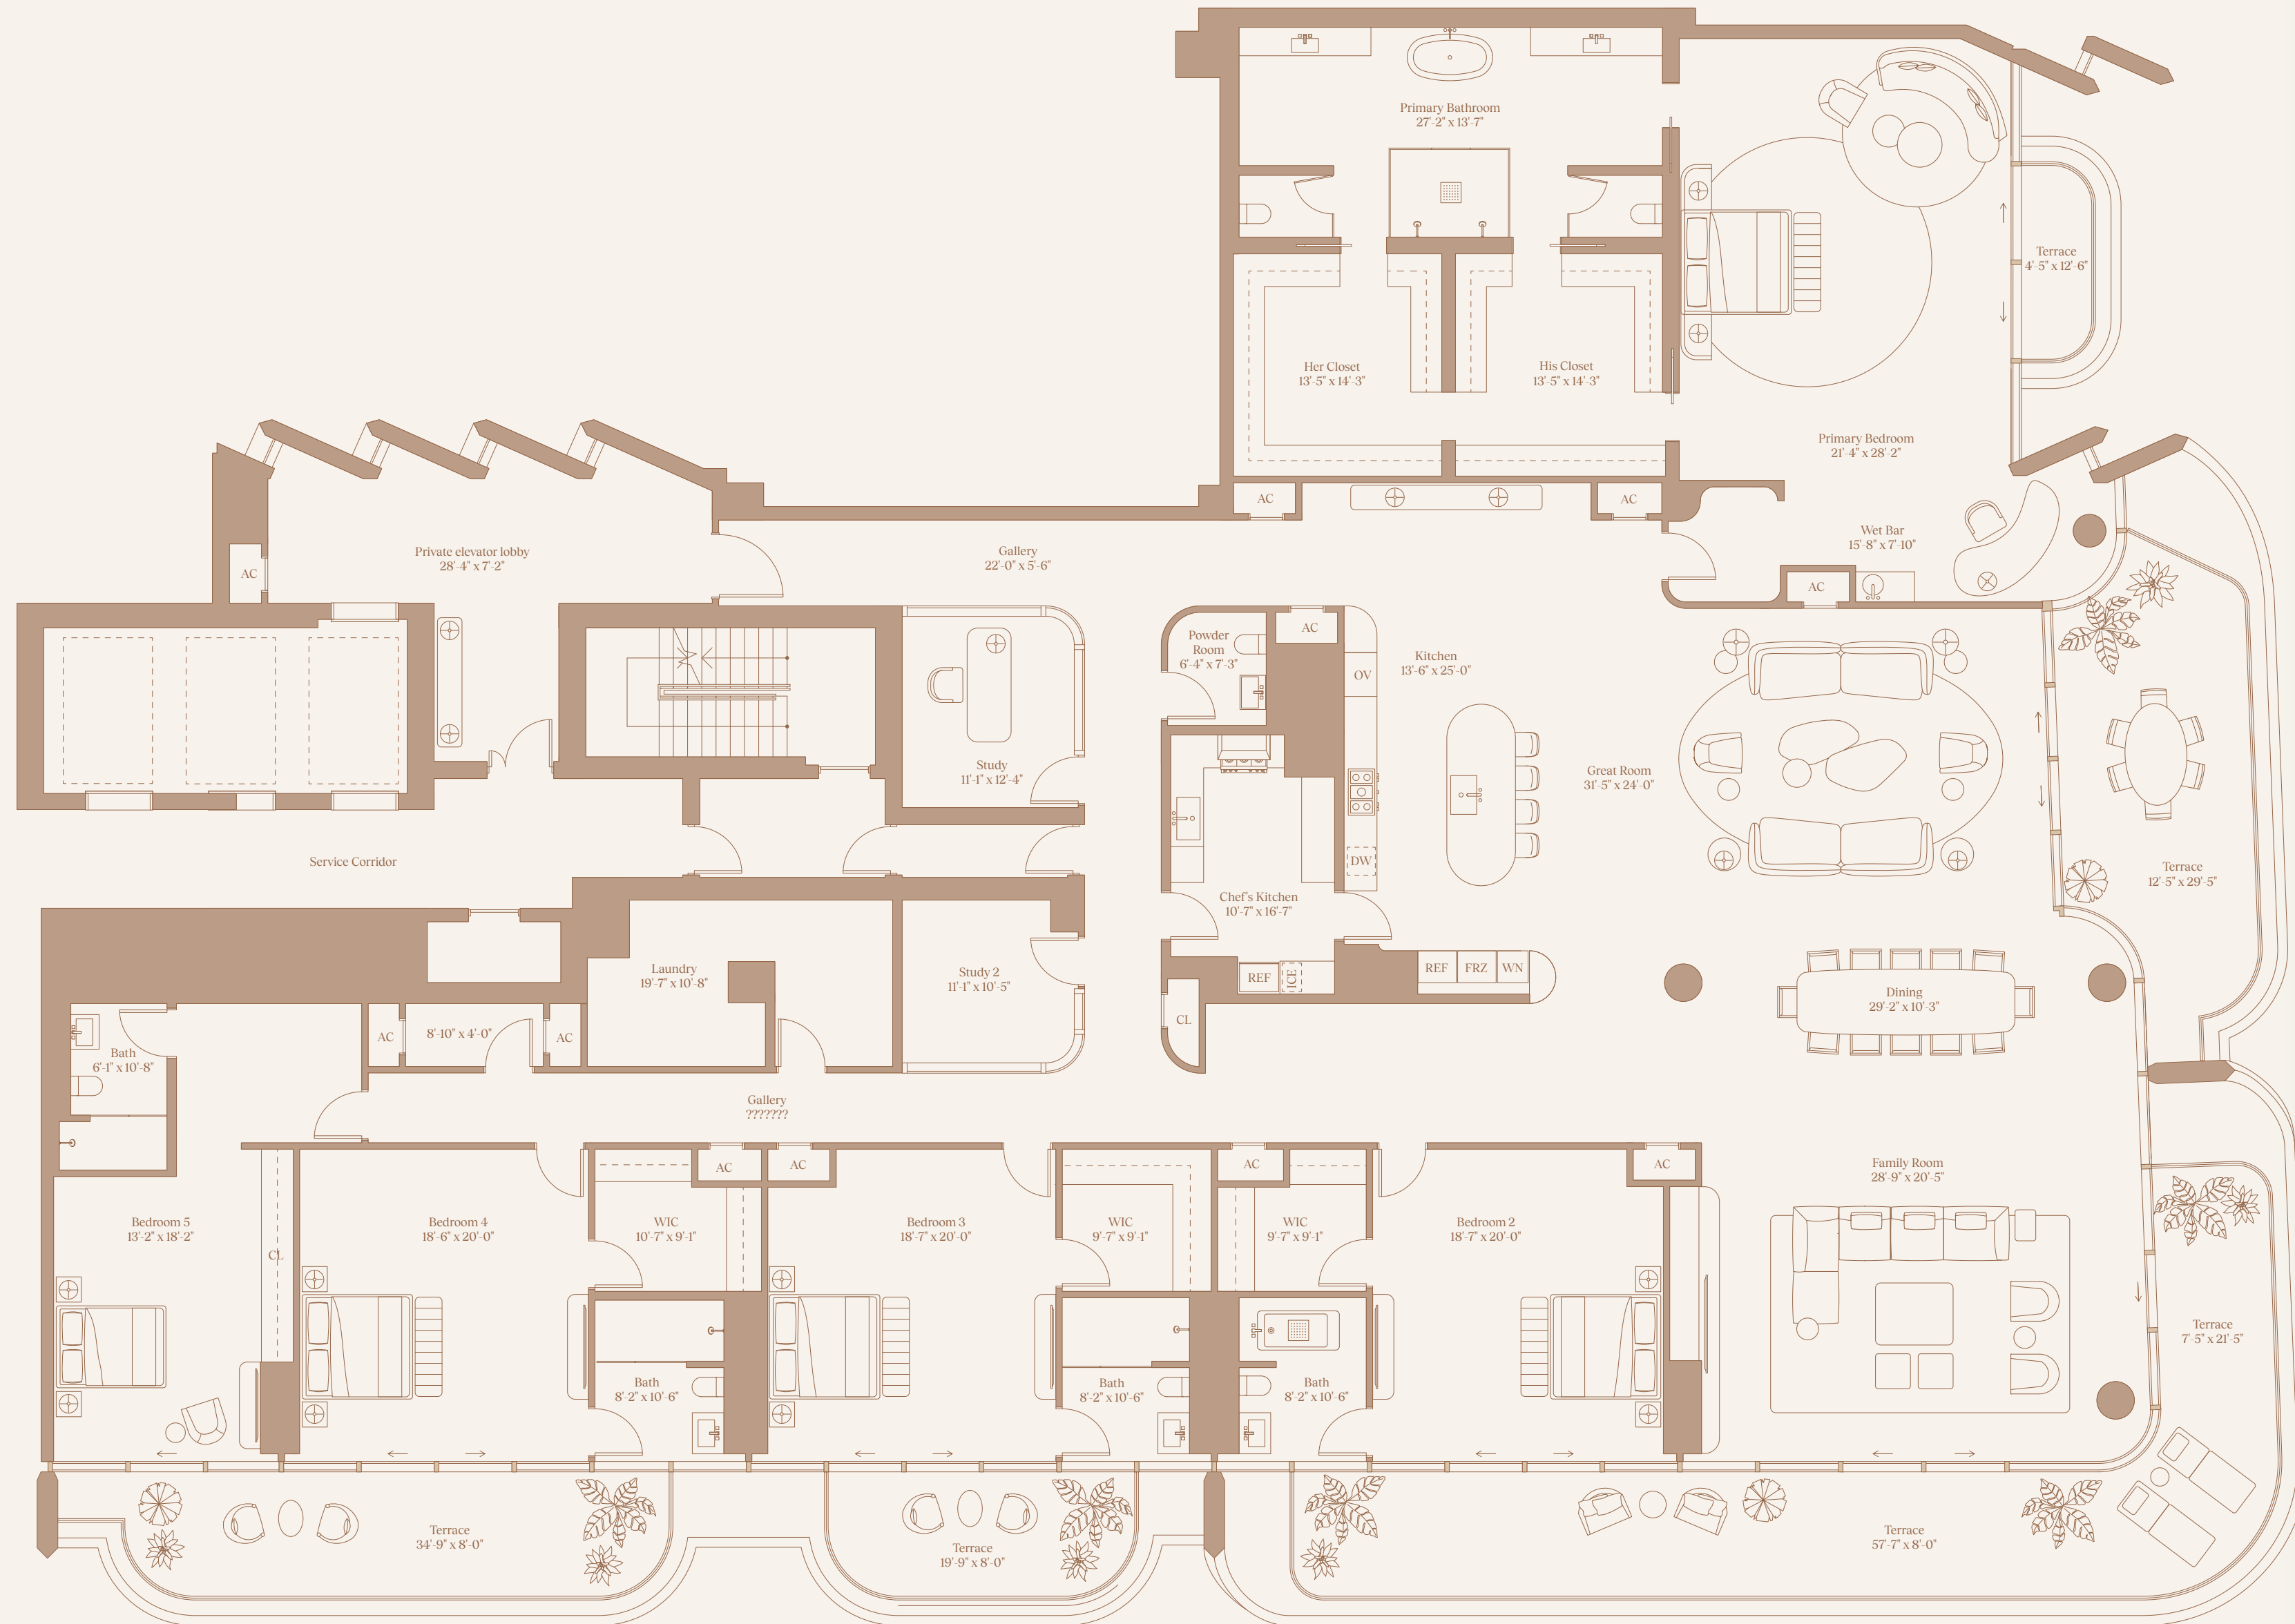

THE
DELMORE
 SURFSIDE MIAMI

RESIDENCE 202

5 Bedroom
 5.5 Bathroom

Total Interior
 7,574.29 FT² / 703.67 M²

Total Exterior
 960.08 FT² / 89.19 M²

ATLANTIC OCEAN

COLLINS AVE

OCEAN

ATLANTIC OCEAN

RESIDENCE 604

4 Bedroom

4.5 Bathroom

Total Interior

6,110.57 FT² / 567.69 M²

Total Exterior

1,533.16 FT² / 142.44 M²

ATLANTIC OCEAN

THE
DELMORE
 SURFSIDE MIAMI

RESIDENCE 702

5 Bedroom
 5.5 Bathroom

Total Interior
 8,723.71 FT² / 810.46 M²

Total Exterior
 1,695.48 FT² / 157.52 M²

COLLINS AVE

OCEAN

ATLANTIC OCEAN

RESIDENCE 803

4 Bedroom

4.5 Bathroom

Total Interior
 5,087.80 FT² / 472.67 M²

Total Exterior
 948.97 FT² / 88.16 M²

ATLANTIC OCEAN

THE
DELMORE
 SURFSIDE MIAMI